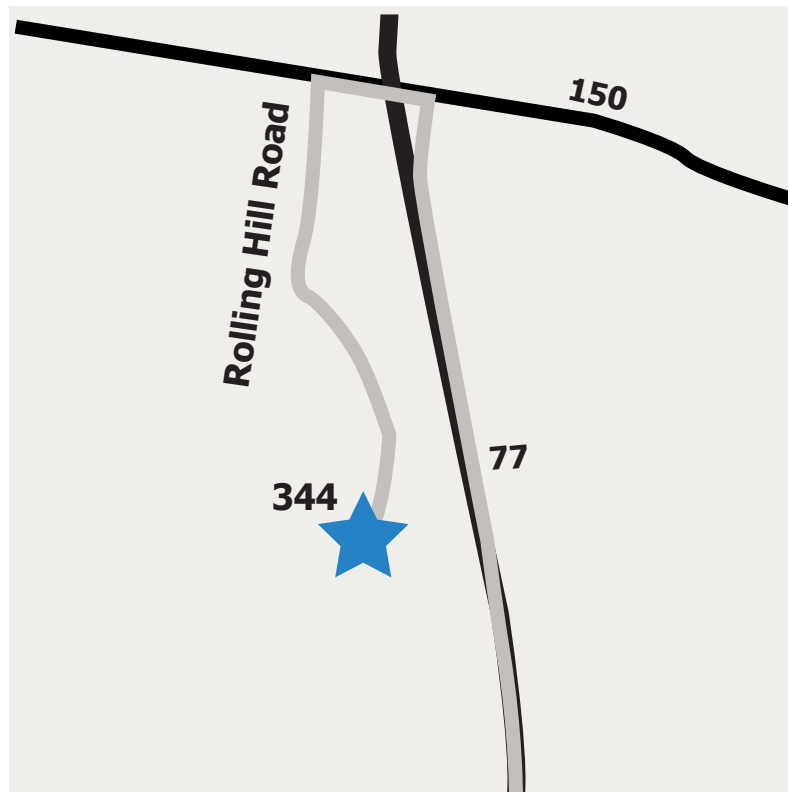

## CRC Mooresville, North Carolina Branch Office Directions

### From Charlotte/Douglas International Airport

Start out going North on RC Josh Birmingham Parkway toward Old Dowd Road. Turn left onto Old Dowd Road. Turn right onto Little Rock Road. Turn left to stay on Little Rock Road. Merge onto I-85 North toward Concord/Concord. Merge onto I-77 North, via Exit 38 towards Statesville. Take NC-150 Exit 36 towards Mooreseville/Lincolnton. Turn left onto NC-150/W. Placa Drive. Continue to follow NC-150. Turn left onto Rolling Hill Road. End at 344 Rolling Hill Road, Suite 104.