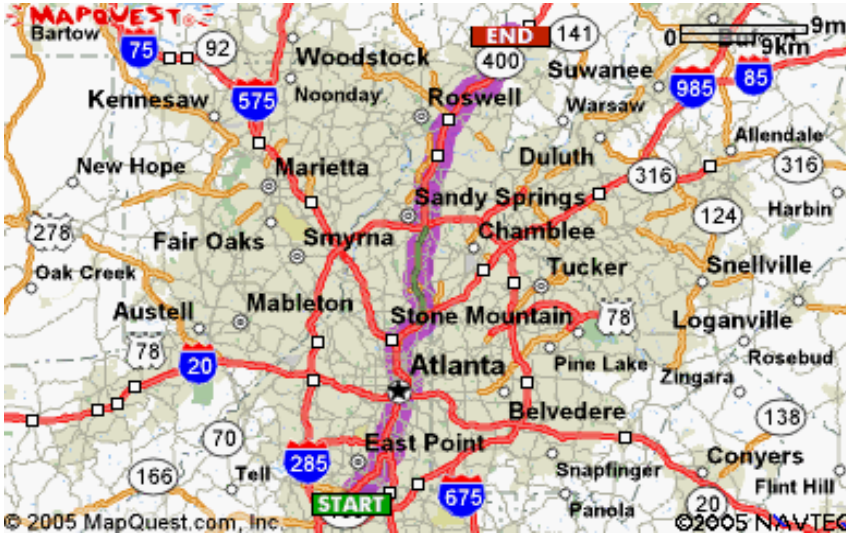

 Print  Close

Hampton Inn & Suites Alpharetta

16785 Old Morris Road, Alpharetta, Georgia, United States 30004
 Tel: +1-678-393-0990 Fax: +1-678-393-0778

Driving Directions to Our Hotel

Your Point of Departure
 ATLANTA HARTSFI

Your Hotel Destination
 Hampton Inn & Suites
 Alpharetta
 16785 Old Morris Road
 Alpharetta Georgia 30004
 United States

Show distance in
 Miles  Kilometers

[Get Reverse Directions](#)

Note: The map and directions are informational only. Please verify specific routes. The map and directions shown are provided as a guide for your convenience.

	Maneuver	Distance	Time
1.	Start out going EAST on S TERMINAL PKWY toward AIRPORT BLVD.	0.88 miles	2 min
2.	Turn SLIGHT RIGHT onto AIRPORT BLVD.	0.69 miles	2 min
3.	AIRPORT BLVD becomes N TERMINAL PKWY.	0.27 miles	< 1 min
4.	Merge onto I-85 N toward I-75 N/ATLANTA.	14.38 miles	16 min
5.	Merge onto GA-400 N via EXIT 87 toward BUCKHEAD/CUMMING (Portions toll).	20.81 miles	21 min
6.	Take the WINDWARD PKWY exit, EXIT 11, toward ALPHARETTA.	0.37 miles	< 1 min
7.	Turn LEFT onto WINDWARD PKWY W.	0.50 miles	< 1 min
8.	Turn RIGHT onto DEERFIELD PKWY.	0.19 miles	< 1 min

9. Turn RIGHT onto MORRIS RD.

1.38 miles

3 min

9 maneuvers

39.47 miles

49 min