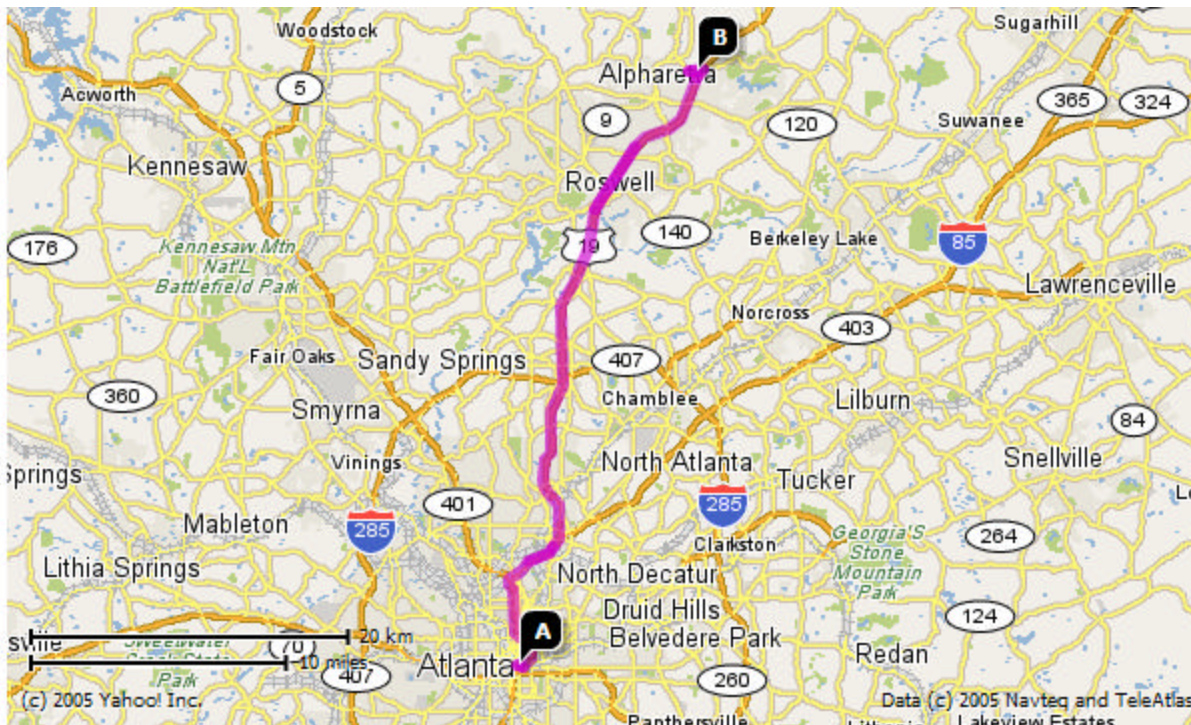

Your Driving Directions

A. atl

1. Starting in **ATLANTA, GA** on **CAPITOL AVE** - go **0.1 mi**
2. Turn **Right** on **MARTIN LUTHER KING JR DR** - go **0.2 mi**
3. Turn **Left** onto **I-85 NORTH** - go **6.0 mi**
4. Take **Right** fork onto **GA-400 NORTH** toward **CUMMING/BUCKHEAD** - go **20.8 mi**
5. Take exit **#11/WINDWARD PKWY** - go **0.4 mi**
6. Turn **Left** on **WINDWARD PKY** toward **DREW HILL RD** - go **0.5 mi**
7. Make a U-turn at **DEERFIELD PKY, WESTSIDE PKY** onto **WINDWARD PKY W** - go **0.3 mi**
8. Arrive at **5595 WINDWARD PKWY, ALPHARETTA**, on the **Right**

B. 5595 Windward Parkway Alpharetta, GA 30004

Distance: 28.3 miles, Travel Time: 29 mins

When using any driving directions or map, it's a good idea to do a reality check and make sure the road still exists, watch out for construction, and follow all traffic safety precautions. This is only to be used as an aid in planning.