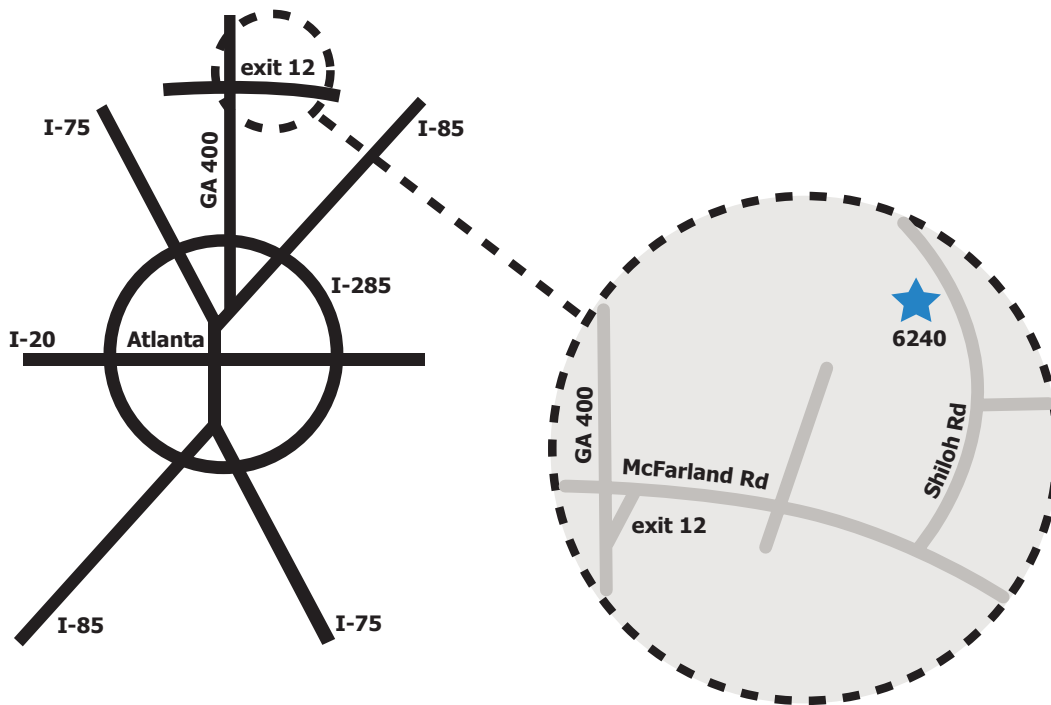

## CRC Announces New Corporate Headquarters Location

January 15, 2006 - Computer Resource Center has announced the acquisition of property in Alpharetta, Georgia to house the CRC corporate offices. The 32,000-square-foot building is occupied exclusively by CRC and offers state-of-the-art training areas, security staff and entry authorization, and many other features in order to better serve the needs of CRC customers.

### From Hartsfield Intl. Airport

Start out going South-West on Car Rental Row/Rd toward Auto Port Drive. Turn left onto Auto Port Drive. Turn slight right onto S terminal parkway. Turn slight right onto Airport Blvd. Turn right onto Riverdale Rd/GA-139. Merge onto I-85 North for just over 16 miles. Merge onto GA-400 N via EXIT 87 toward Buckhead/Cumming toll road, for approximately 24 miles. Take the McFarland Road Exit #12. Turn right onto McFarland Rd. Turn left onto Shiloh Rd. CRC's offices are located at 6240 Shiloh Rd, on the lefthand side.